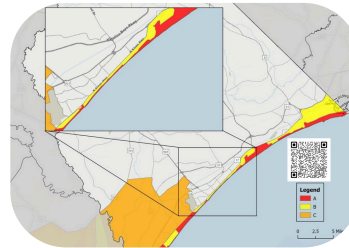

MAKE A PLAN

Now that you understand potential disasters and emergencies you may face, it is time to devise a plan. [Ready.gov](https://www.ready.gov) provides a guide to walk you and your family through the process.

Living on the coast means taking responsibility to Know Your Zone and evacuation route. State leaders use these zones to communicate evacuation orders.